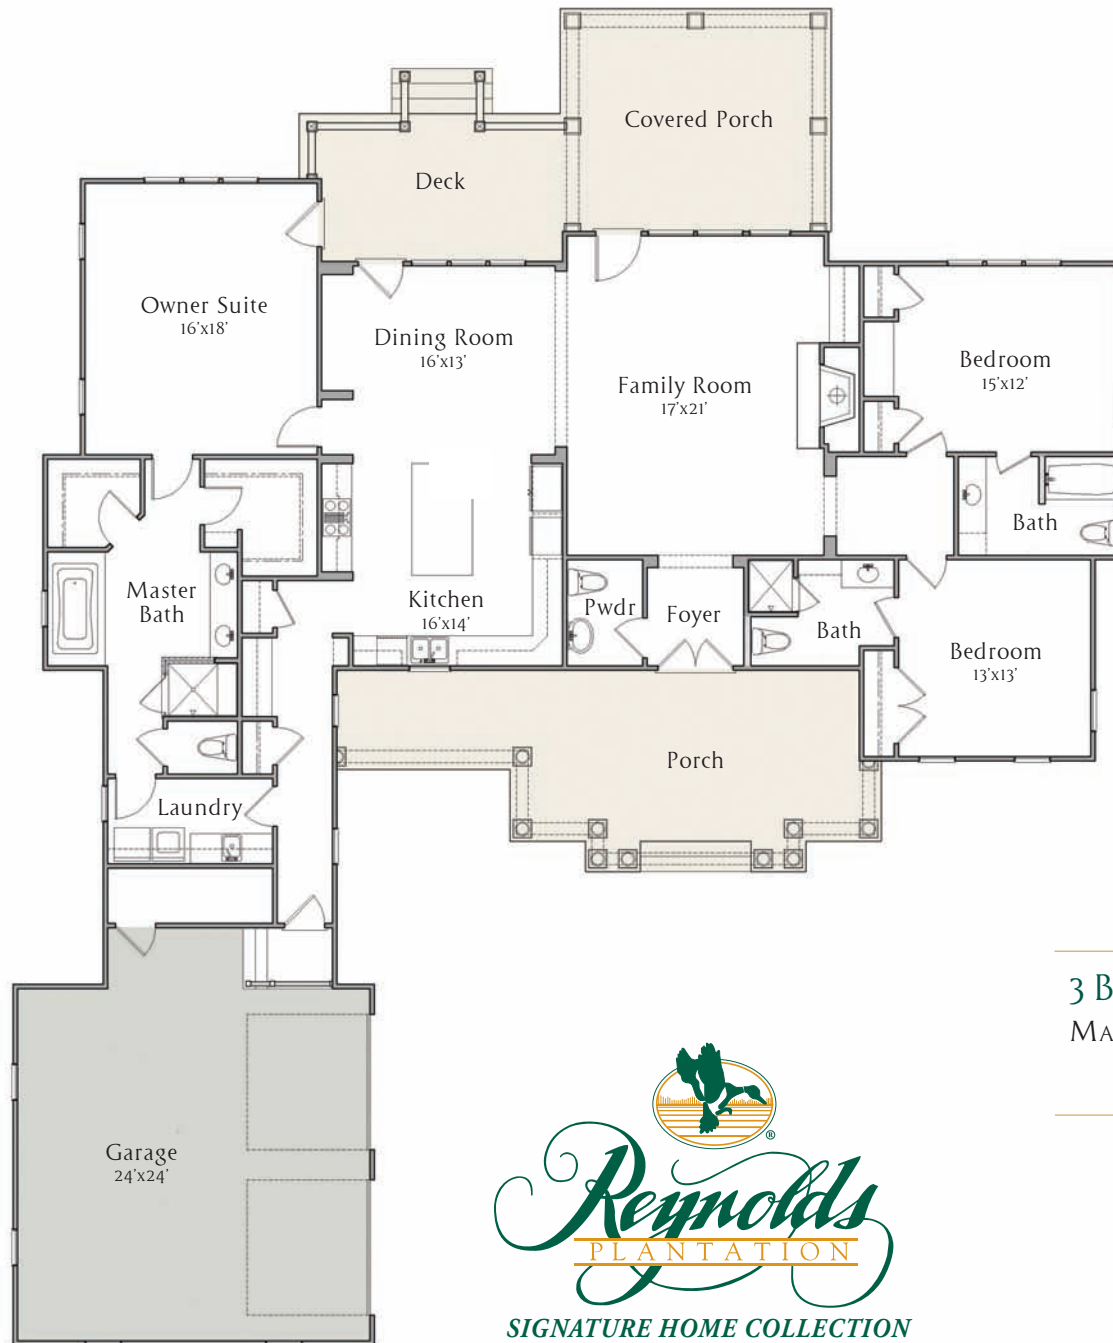

SIGNATURE HOME COLLECTION SERIES IV

www.reynoldsplantation.com

SERIES IV

3 BEDROOMS • 3½ BATHS
 MAIN FLOOR: 2343 SQUARE FEET
 TOTAL: 2343 SQUARE FEET

SIGNATURE HOME COLLECTION

800.800.5250

Artist Rendering, floor plan, dimensions and sizes are for illustration purposes only and are subject to change.